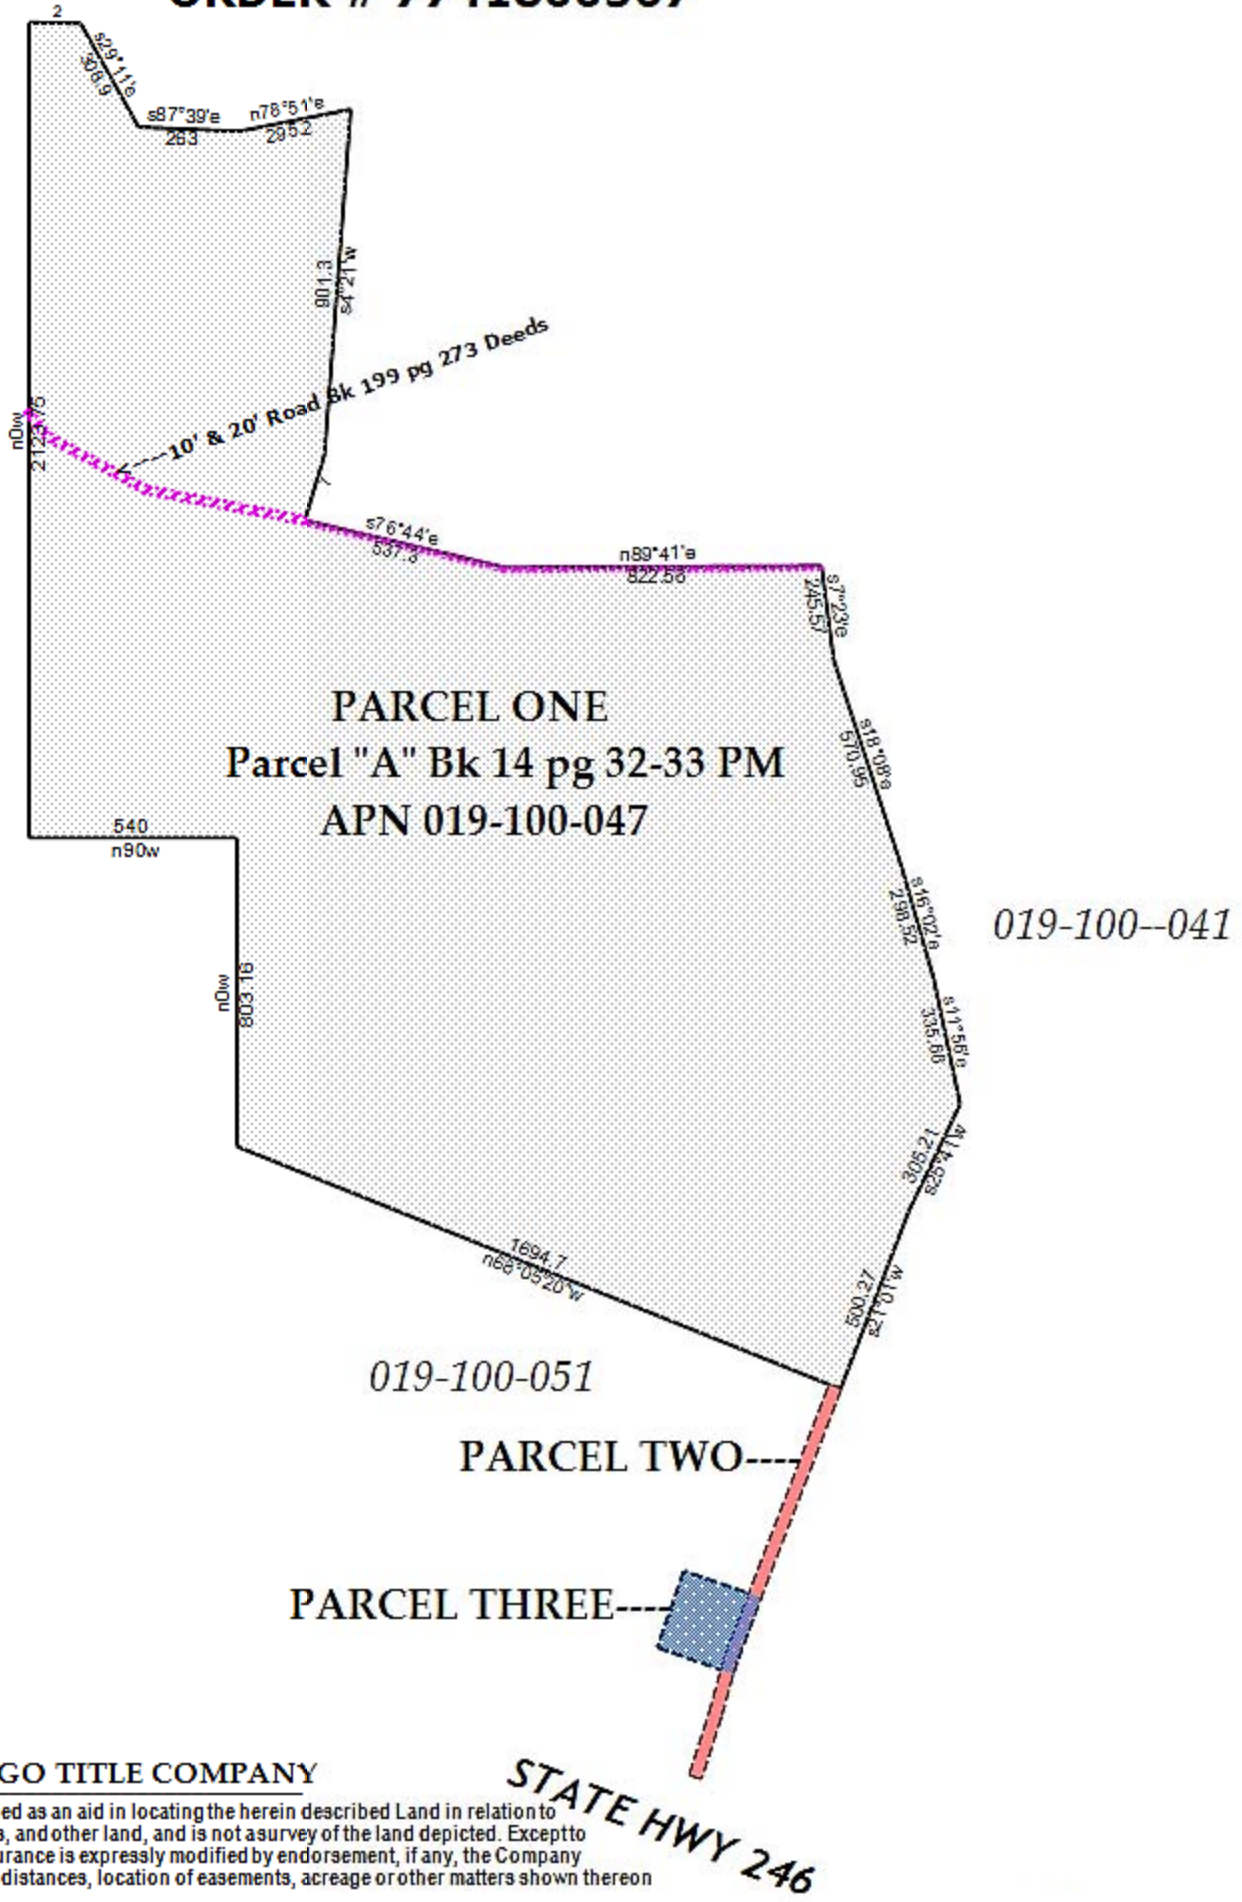

**CHICAGO TITLE COMPANY
ORDER # 7741800567**

NORTH
↑
1" = 500'
Approximate
Scale

PARCEL ONE
Parcel "A" Bk 14 pg 32-33 PM
APN 019-100-047

019-100-051

PARCEL TWO

PARCEL THREE

CHICAGO TITLE COMPANY

This map/plat is being furnished as an aid in locating the herein described Land in relation to adjoining streets, boundaries, and other land, and is not a survey of the land depicted. Except to the extent a policy of title insurance is expressly modified by endorsement, if any, the Company does not insure dimensions, distances, location of easements, acreage or other matters shown thereon

STATE HWY 246